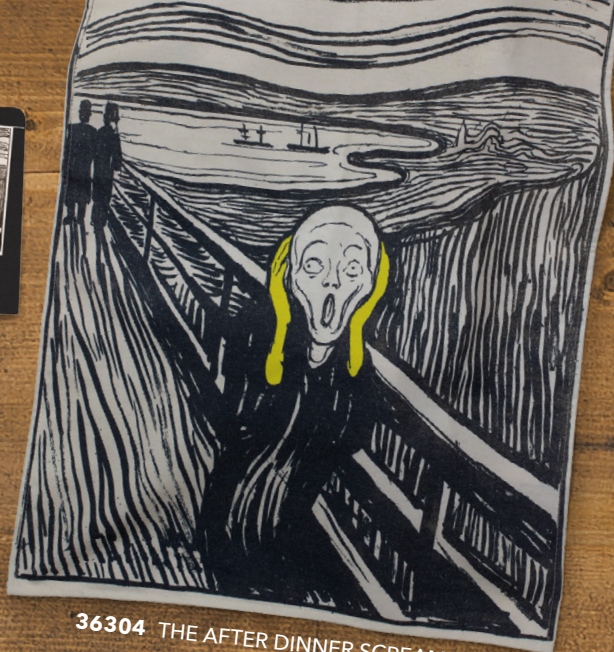

# DRY HUMOUR TEA TOWEL by if

The Classic Tea Towel with a twist. Wash up or hang up!

A classic gift for the more discerning washer-upper! Turn your galley (kitchen) into a gallery or (more traditionally) dry the pots in style. This collection of 100% cotton tea towels are printed depicting a dish-washing twist on a classic painting. Amusing AND you can dry the dishes with them. What's not to love?

*New*

36304 THE AFTER DINNER SCREAM

36306 AMERICAN CLOTH(IC)

36302 THE CREATION OF BUBBLES

36305 MOP ART

100% cotton tea towels  
size: 44.5 cm x 65.5 cm

36303 THE GREAT WASH UP

**ORDER INFORMATION**