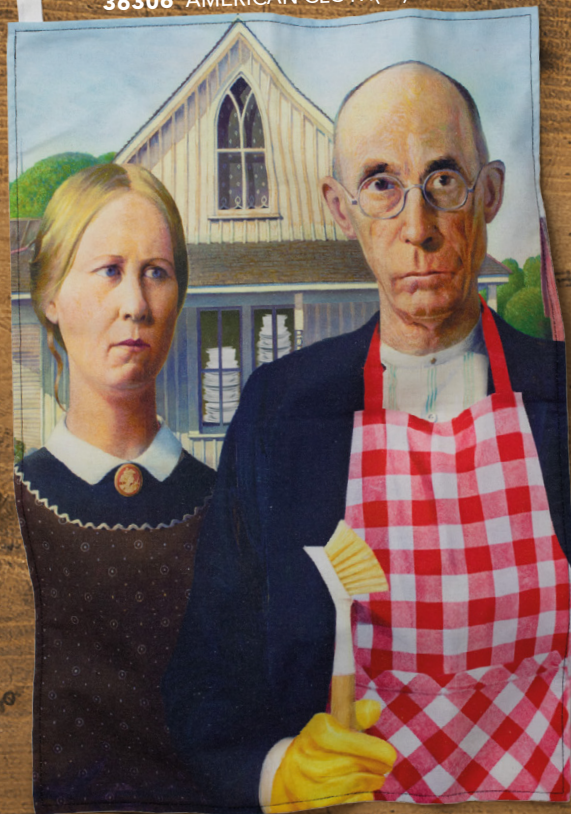

# DRY HUMOUR TEA TOWEL by if

The Classic Tea Towel with a twist. Wash up or hang up!

A classic gift for the more discerning washer-upper! Turn your galley (kitchen) into a gallery or (more traditionally) dry the pots in style. This collection of 100% cotton tea towels are printed depicting a dish-washing twist on a classic painting. Amusing AND you can dry the dishes with them. What's not to love?

*New*

36304 THE AFTER DINNER SCREAM

36306 AMERICAN CLOTH(IC)

36302 THE CREATION OF BUBBLES

36305 MOP ART

100% cotton tea towels  
size: 44.5 cm x 65.5 cm

36303 THE GREAT WASH UP

**ORDER INFORMATION**