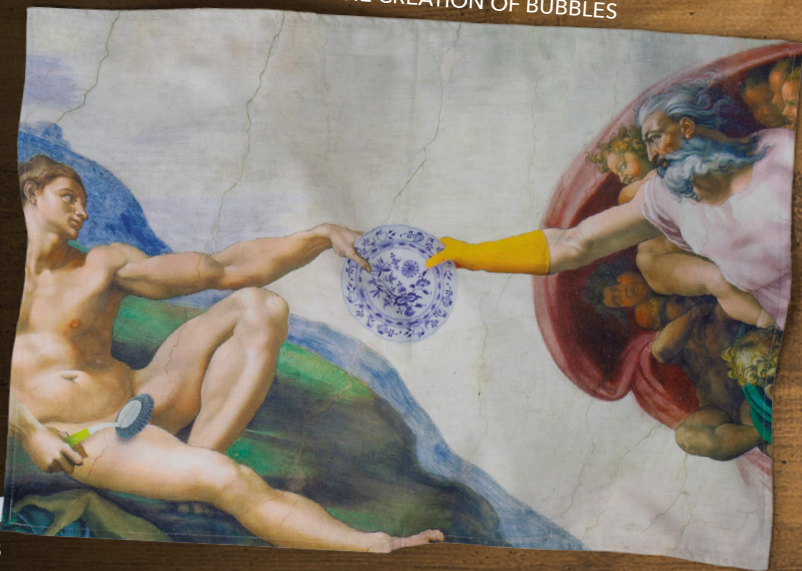

# DRY HUMOUR TEA TOWEL by if

The Classic Tea Towel with a twist. Wash up or hang up!

A classic gift for the more discerning washer-upper! Turn your galley (kitchen) into a gallery or (more traditionally) dry the pots in style. This collection of 100% cotton tea towels are printed depicting a dish-washing twist on a classic painting. Amusing AND you can dry the dishes with them. What's not to love?

*New*

36304 THE AFTER DINNER SCREAM

36306 AMERICAN CLOTH(IC)

36302 THE CREATION OF BUBBLES

36305 MOP ART

100% cotton tea towels  
size: 44.5 cm x 65.5 cm

36303 THE GREAT WASH UP

**ORDER INFORMATION**