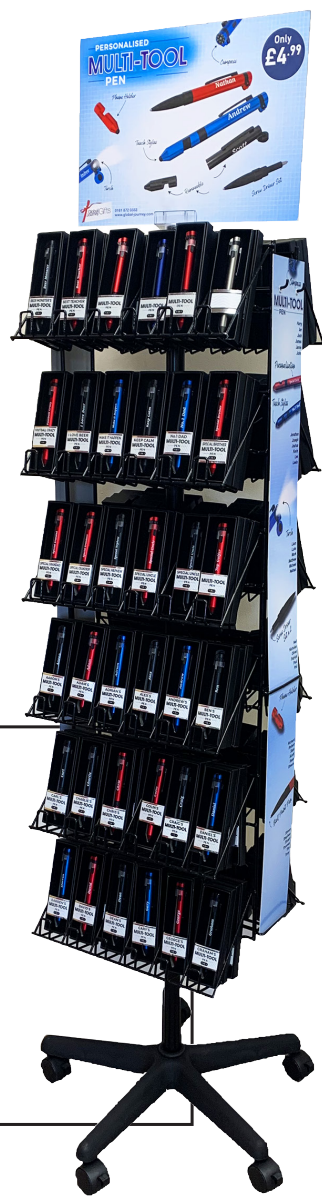

PERSONALISED MULTI-TOOL PEN

The amazing multi-tool pen with 7 built-in functions.

Features include a retractable ballpoint pen, Phillips and flathead screw drivers, torch, compass, touch stylus and phone stand.

Available in 3 colours. Always have the right tool within reach.

Compass

Phone Holder

PERSONALISED
**MULTI-TOOL
PEN**

Date:	Order No:	Order placed by:	Rep:	Delivery Date	Acc No:

Counter display
free on loan with
opening order of
18 generics
x 6 of each x £2.15
Total = £232.20
£4.99 RRP

Display free on loan with
opening order of
54 names
x 3 of each x £2.15
18 generics
x 3 of each x £2.15
Total = £464.40
£4.99 RRP

Floor Display Dimensions H170cm x W40cm x D40cm

Delivery Address: _____ Postcode: _____