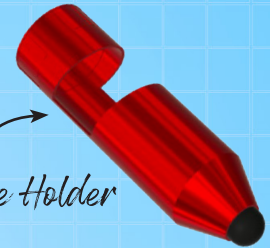

PERSONALISED MULTI-TOOL PEN

The amazing multi-tool pen with 7 built-in functions.

Features include a retractable ballpoint pen, Phillips and flathead screw drivers, torch, compass, touch stylus and phone stand.

Available in 3 colours. Always have the right tool within reach.

Compass

Phone Holder

PERSONALISED
**MULTI-TOOL
PEN**

Date:	Order No:	Order placed by:	Rep:	Delivery Date	Acc No:

Counter display
free on loan with
opening order of
18 generics
x 6 of each x £2.15
Total = £232.20
£4.99 RRP

Display free on loan with
opening order of
54 names
x 3 of each x £2.15
18 generics
x 3 of each x £2.15
Total = £464.40
£4.99 RRP

Floor Display Dimensions H170cm x W40cm x D40cm

Delivery Address: _____ Postcode: _____