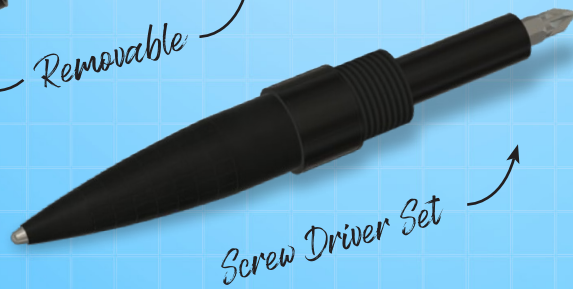

PERSONALISED MULTI-TOOL PEN

The amazing multi-tool pen with 7 built-in functions.

Features include a retractable ballpoint pen, Phillips and flathead screw drivers, torch, compass, touch stylus and phone stand.

Available in 3 colours. Always have the right tool within reach.

Compass

Phone Holder

PERSONALISED
**MULTI-TOOL
PEN**

Date:	Order No:	Order placed by:	Rep:	Delivery Date	Acc No:

Counter display
free on loan with
opening order of
18 generics
x 6 of each x £2.15
Total = £232.20
£4.99 RRP