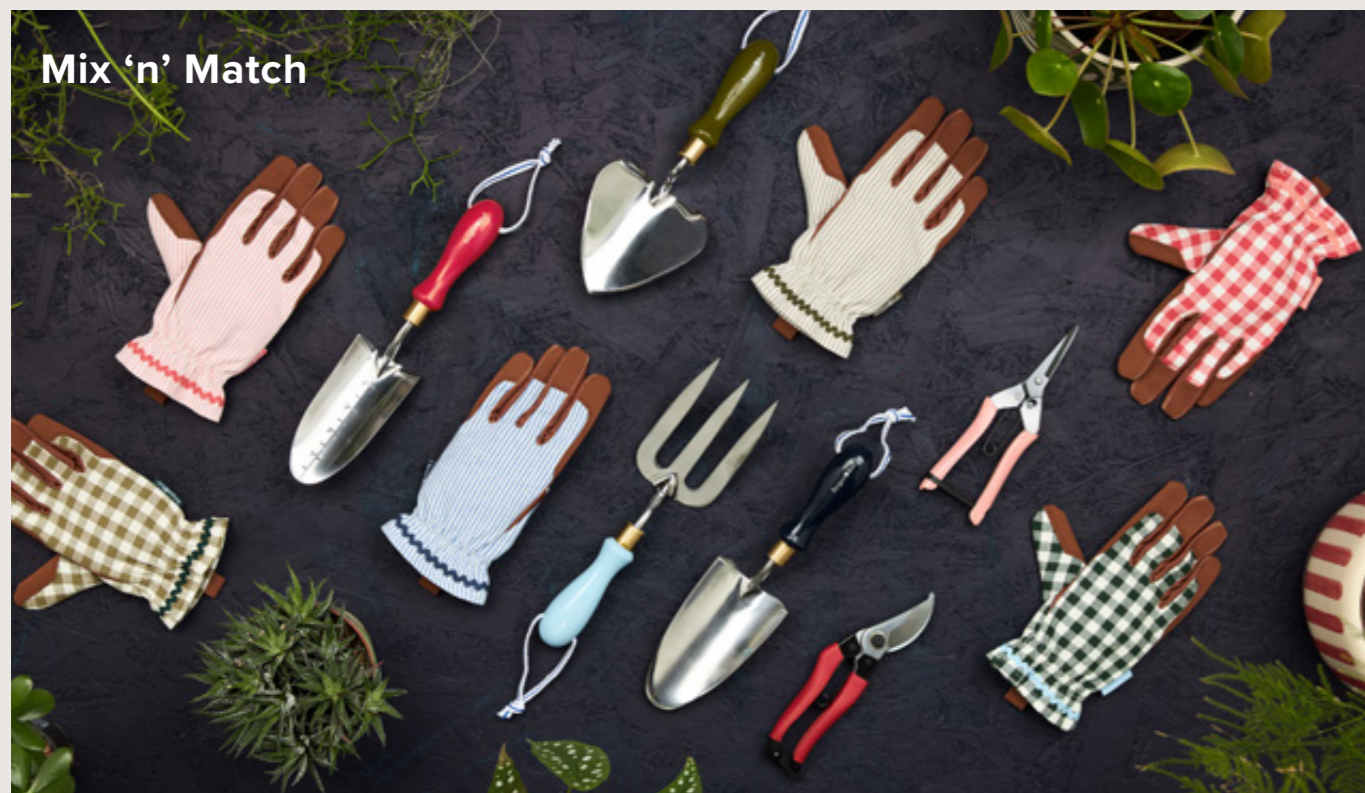

Inspiring displays with flex

Engage and convert shoppers

Offers a customisable gifting and merchandising solution

Choose to buy by category, by colour, or mix and match. This range is a sure-fire way to create appealing and shoppable displays, packed with ready-made upselling opportunities.

The breadth of the Collector range enables a frequent refresh of the range and display

Provides the opportunity to shout "New" on a frequent basis as you swap and change the range