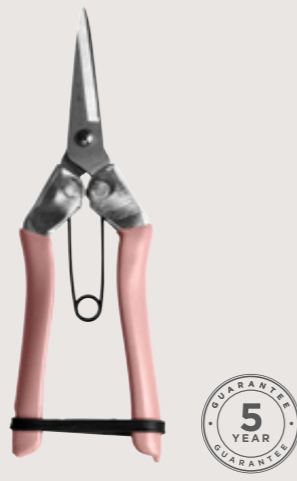

Flower Snips - Blush
GCC/FFSPINK

Case Quantity 10

5 019360 204435

Secateurs and Snips

- Steel blades
- PVC grips

Why to buy

- Heritage styling with a contemporary twist
- On-trend colours
- Gift-focused packaging
- 5 year guarantee

All new cutting
supplied
in gift box