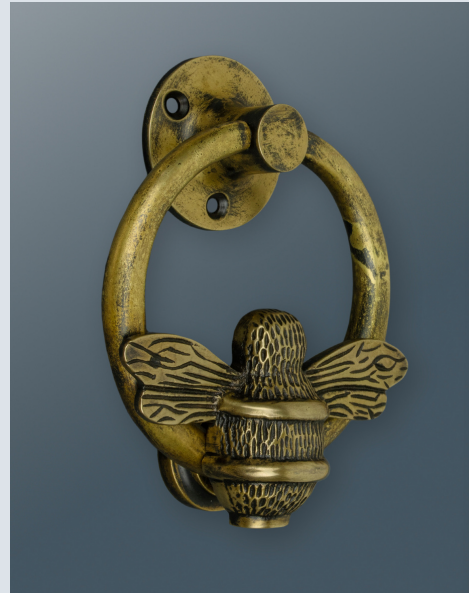

BRASS

BEE

Bee with Ring Door Knocker

Size
W 10 c m H 13 c m D 4 c m