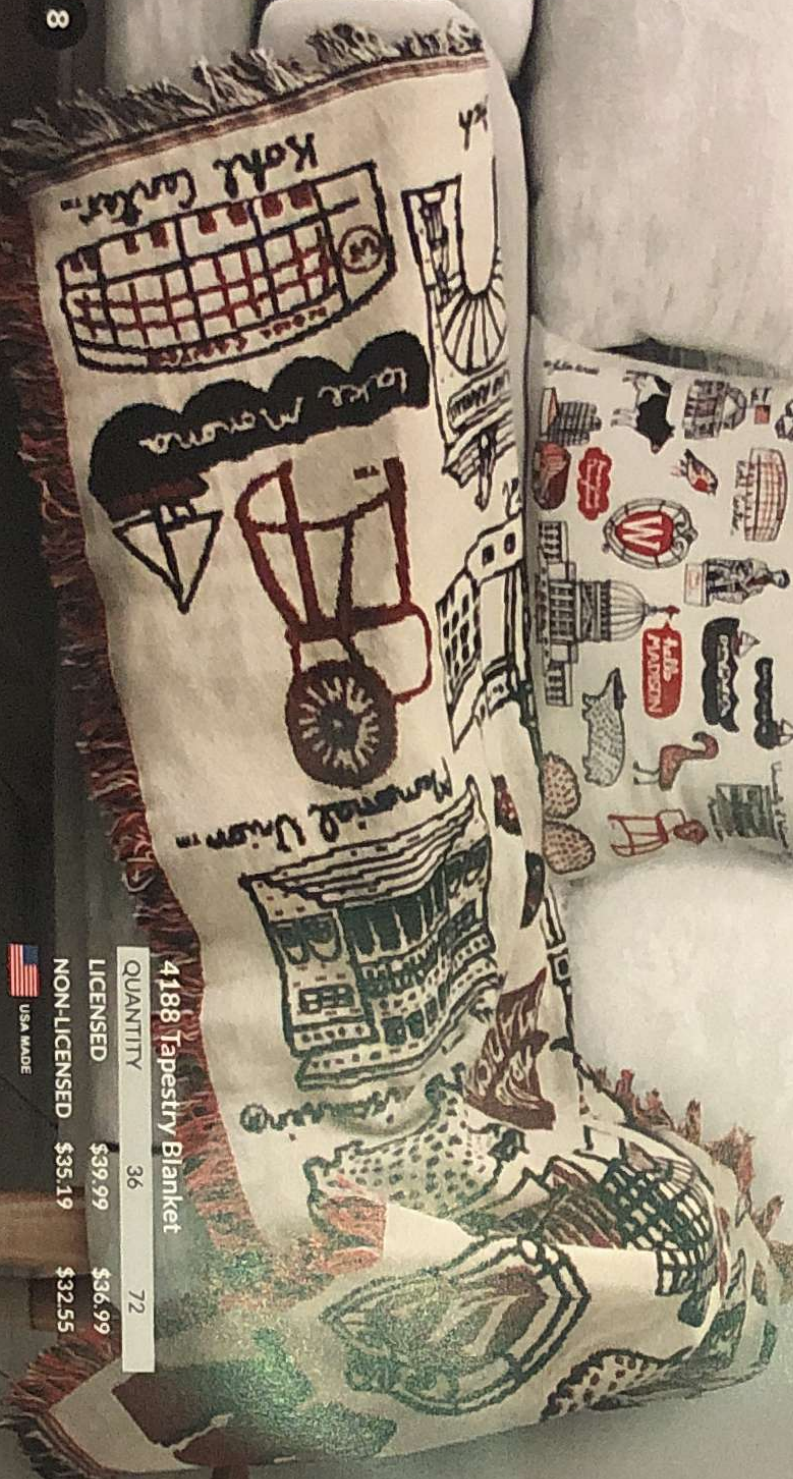

4188 Tapestry Blanket

QUANTITY	36	72
LICENSED	$39.99	$36.99
NON-LICENSED	$35.19	$32.55