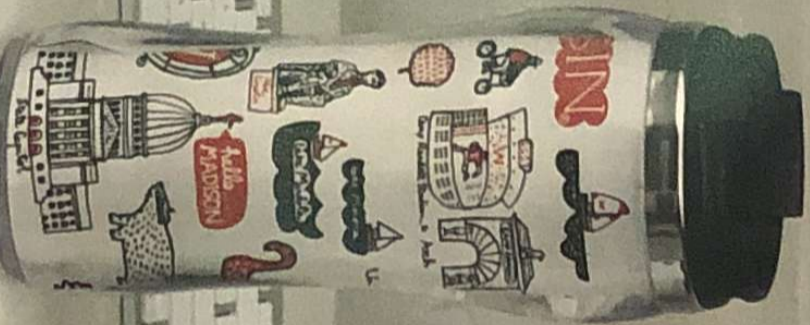

1271 16 oz. Impact Wrap Tumbler
QUANTITY 48 72
LICENSED $11.49 $10.49
NON-LICENSED $10.11 $9.23