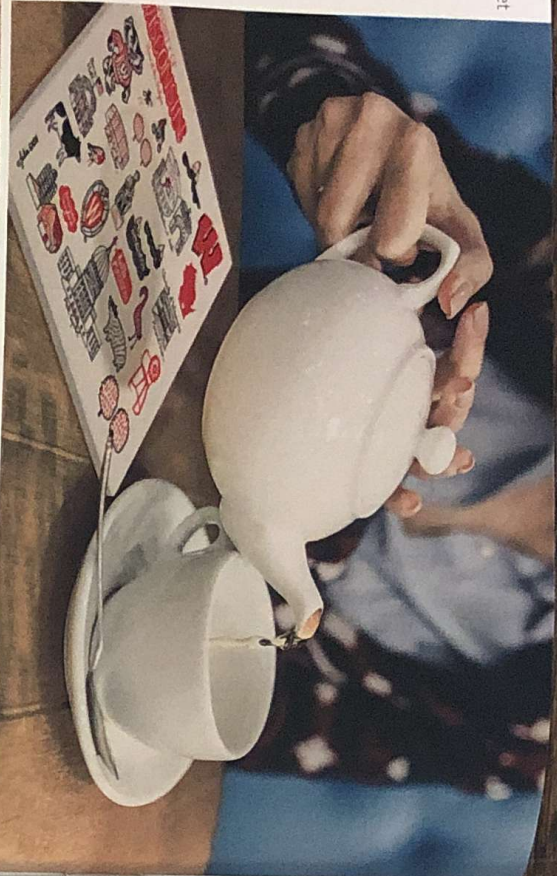

1750 7" Square Absorbent Stone Trivet

QUANTITY	25	50
LICENSED	$6.99	$5.99
NON-LICENSED	$6.15	$5.27

1722 4 Pack Round Stone Coasters w/Wood Holder

QUANTITY	25	50
LICENSED	$12.49	$10.99
NON-LICENSED	$10.99	$9.67