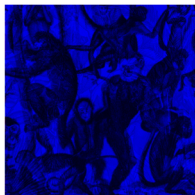

All images
© Carnovsky

carnovsky

JUNGLE JIGSAW PUZZLE

carnovsky

About The Artist:

What's Included:

- 500 piece jungle themed jigsaw puzzle.
- 3 pairs of viewing glasses (Blue, Green and Red).
- Jungle Artwork Print

The Puzzle:

Viewing Lenses:

Blue Lens