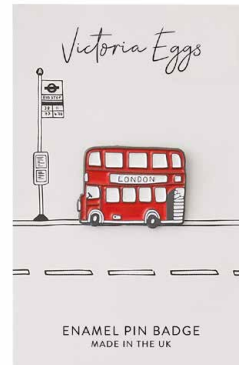

LONDON BUS ENAMEL PIN
PIN01