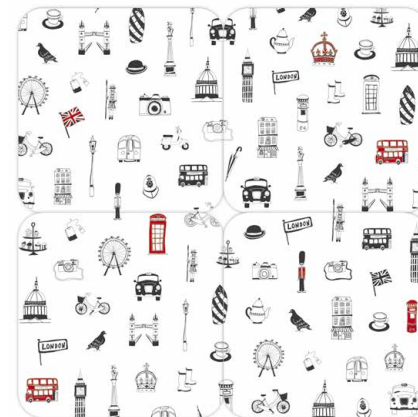

The Simply London collection perfectly complements London Christmas to create a larger range this festive season.

LONDON SKYLINE OVEN GLOVE  
OM13

LONDON ICONS OVEN MITT  
OM17

LONDON ICONS POT GRAB  
PG01

LONDON BUS POT STAND  
PS01

SIMPLY LONDON SET OF 4 COASTERS  
CTR24/P4

LONDON SKYLINE SET OF 4 COASTERS  
CTR26/P4

LONDON FUDGE  
FD03

LONDON TEA  
FD01

LONDON SHORTBREAD  
FD02

BIG SMOKE MUG  
MU33

LONDON SKYLINE MUG  
MU24