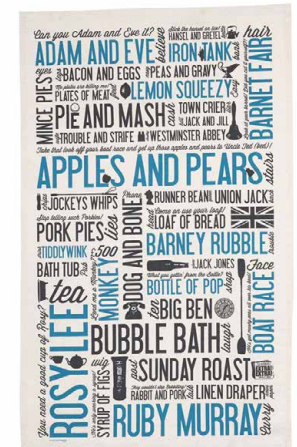

COCKNEY RHYMING SLANG TEA TOWEL
TT33