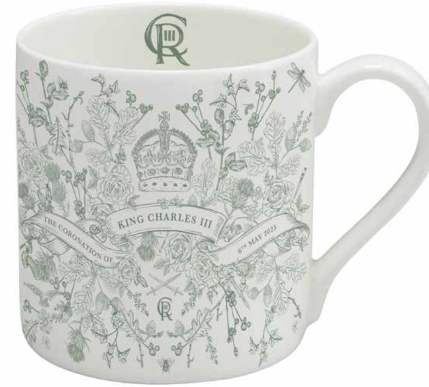

# KING CHARLES III CORONATION

The King Charles III Coronation Collection bears the Tudor Rose, Thistle, Shamrock and Leek also featured in the Queen’s Platinum Jubilee collection, and pay tribute to his mother, the late Queen Elizabeth II.

Ivy, the symbol of eternity, faith and loyalty, trails throughout this delicate design to represent commitment, and inspires the traditional English tones of antique green.

The intricately hand-drawn design from Victoria Eggs includes subtle nods to the King’s life; the eagle, swords, and anchor from the British Armed Forces logo, a tiny parachute, and a member of the King’s Guard, pens and paintbrushes, bees, a dragonfly and butterfly – all representing his love and support for the Arts, young people, the countryside and his life-long environmental activism.

The Oak leaf, which frames this design is a symbol of strength, stability and endurance. Whenever the King plants a ceremonial tree, he gives a branch a friendly shake to wish them well.

CORONATION TEA TOWEL  
TT75

CORONATION CANVAS BAG  
CB35

CORONATION MUG  
MU43

CORONATION CUP & SAUCER  
CUP04

Saucer detail;  
The Crown is revealed when the cup is lifted.

CORONATION CUSHION COVER  
CU16

CORONATION BAUBLE  
BB11

CORONATION TEA  
FD12