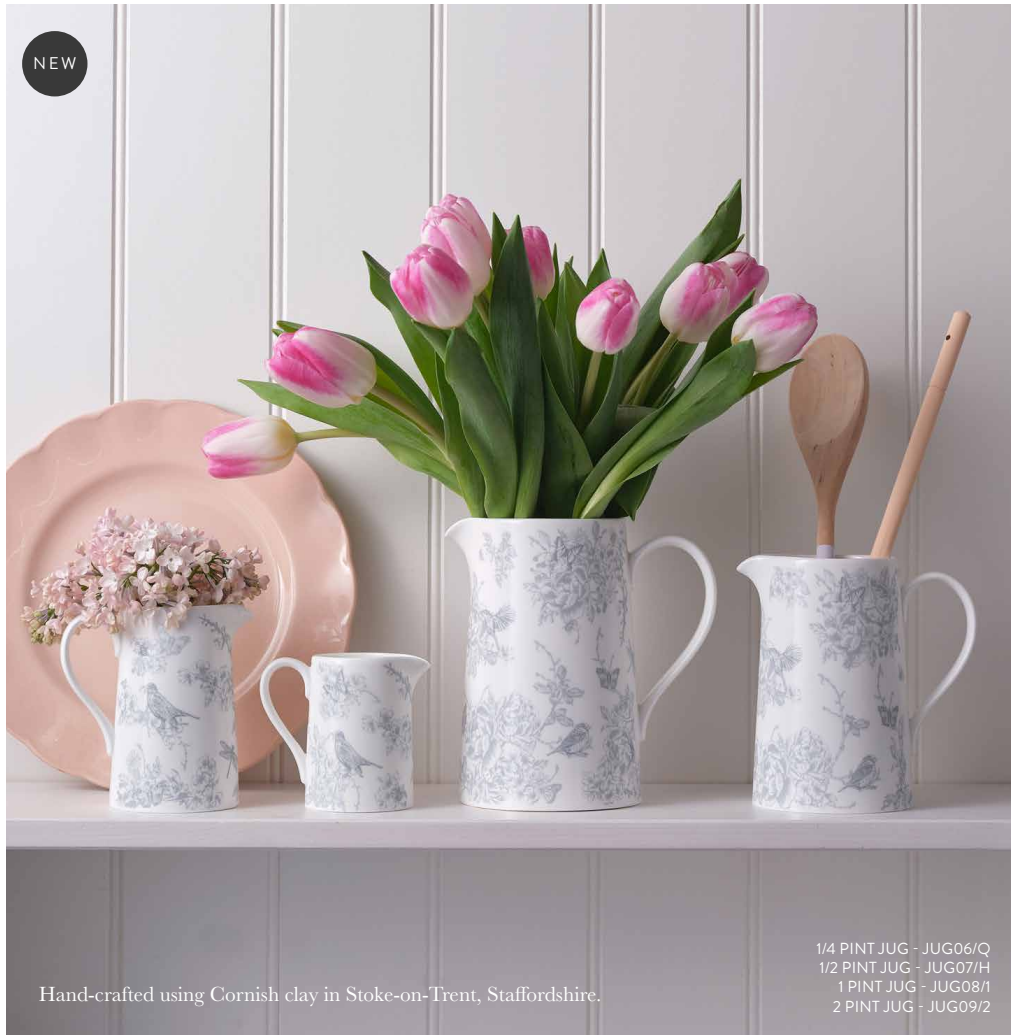

NEW

Hand-crafted using Cornish clay in Stoke-on-Trent, Staffordshire.

1/4 PINT JUG - JUG06/Q
1/2 PINT JUG - JUG07/H
1 PINT JUG - JUG08/1
2 PINT JUG - JUG09/2