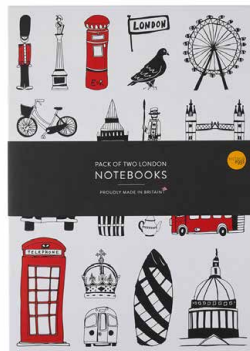

PACK OF TWO A5 LONDON NOTEBOOKS
NB01