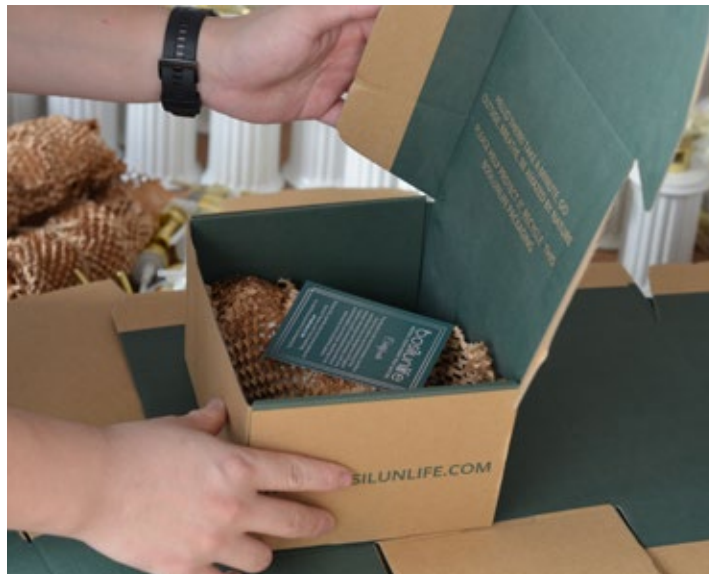

This BosilunLife Affordable luxury bathroom accessories set features a built-to-last, heavy-weight solid natural ceramic finished with eco-friendly handpainted glazes, carefully designed to be the perfect housewarming gift. Includes one soap dispenser, two toothbrush holders, one soap dish, one rings dish, and one special diffuser that presents several fragrances to choose from allowing you to tailor a solution accordingly to your consumers' profile (we will help you in choosing the best option for your clients).

An aerial photograph of a dense forest, showing a variety of tree species and colors, including vibrant greens and some bare, white trees. A dark green rectangular box is centered over the image, containing the text "REVEAL YOUR HOME TRUE NATURE" in white, uppercase letters.

REVEAL YOUR HOME TRUE NATURE

FULLY PERSONALIZED SEASONAL COFFRETS + PRODUCT PACKS + GIFT BOXES, ALL READY FOR IN-STORE OR ECOMMERCE SALES

ALL PRODUCTS ARE DELIVERED INSIDE ECO-FRIENDLY PACKAGING WITH A CERTIFICATE OF AUTHENTICITY INCLUDED, READY FOR YOUR SHELVES & POSSIBLE TO PERSONALIZE