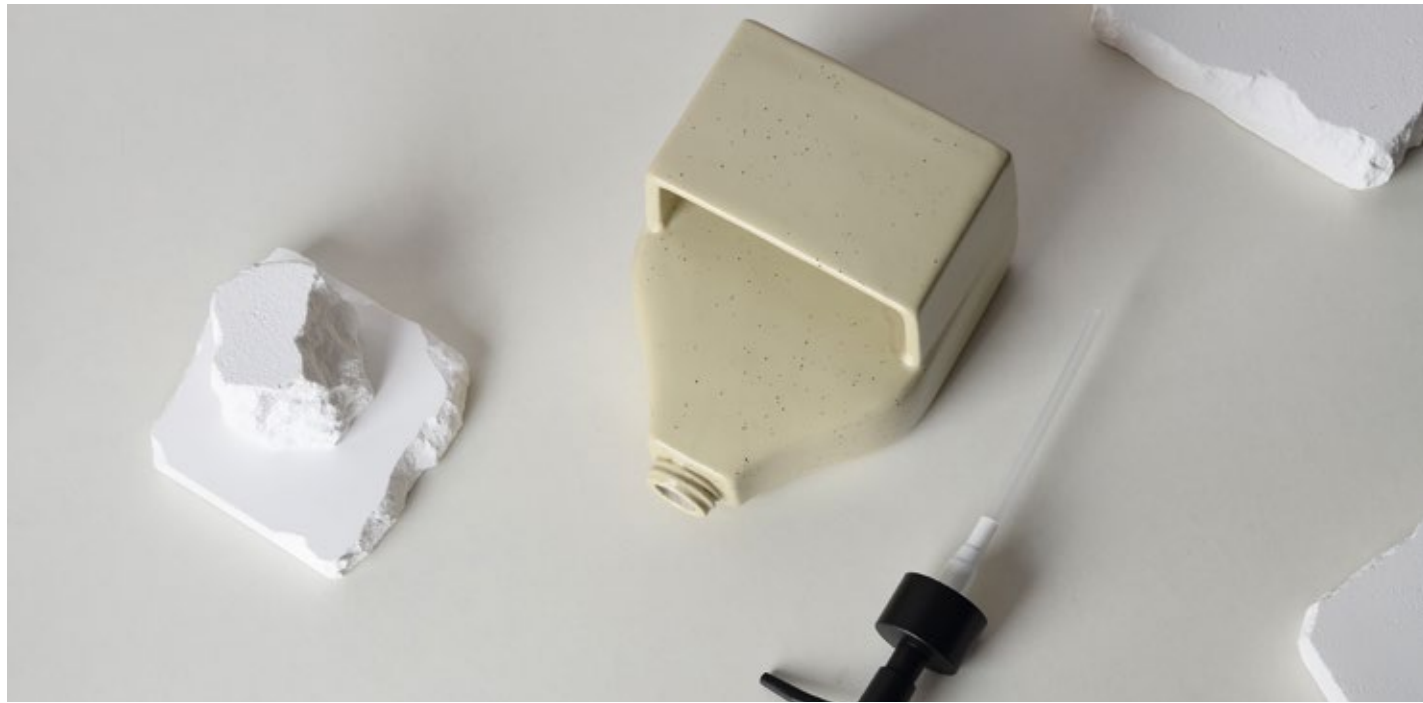

SUNFLOWER GLOSSY
12*10*20 cm