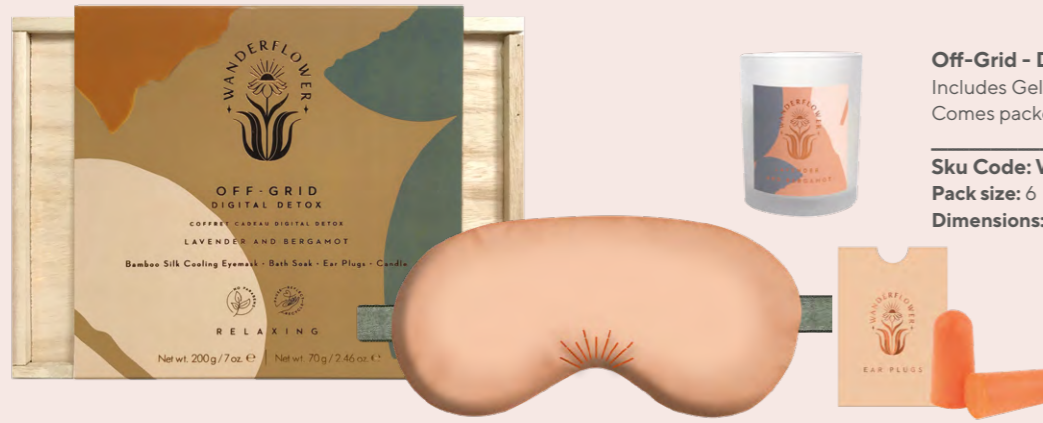

Off-Grid - Digital Detox Set
Includes Gel Eye Mask, Candle, Ear Plugs, Bath Soak.
Comes packed in a keepsake wooden box.

Sku Code: WFL-GT-0003-CM
Pack size: 6
Dimensions: 17 x 23 x 8.8cm

NEW