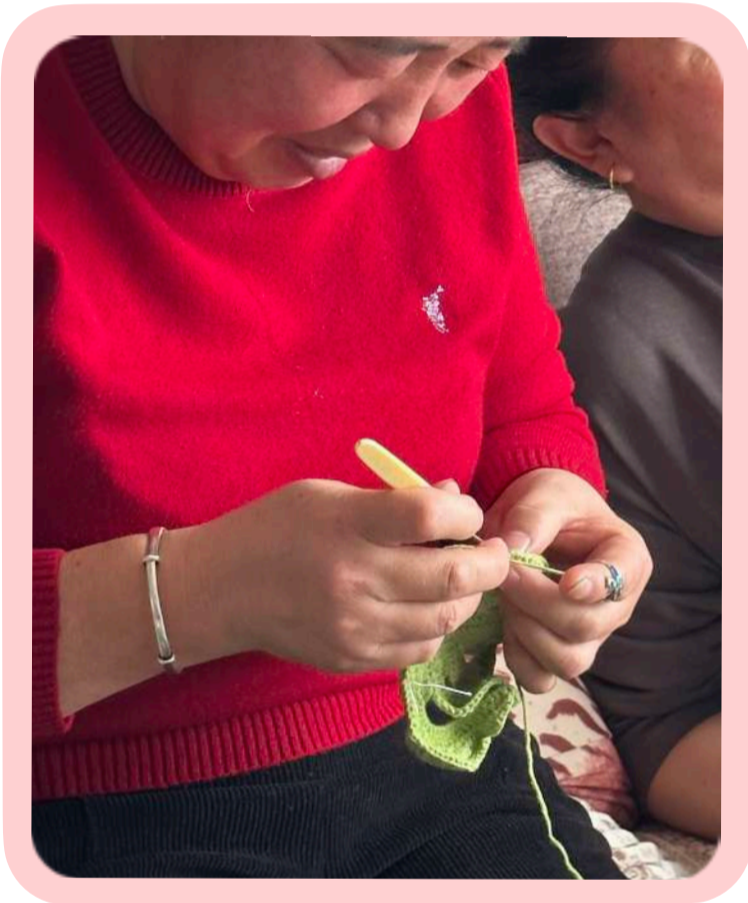

STORY OF OUR TEAM

We promise all the flowers are ethically sourced and made. All flowers are made of cotton and vegan friendly.

Image used upon members' approval

The Way to You is a community project involving 70+ members of unemployed moms, housewives and elders living in rural areas.

Our Pledge:

The Way to You is dedicated to providing stable income and fostering a sense of dignity and community among its members. Each stitch embodies hope and solidarity, transforming everyday yarn into symbols of strength and support. They value the quality of their unique crochet flowers, ensuring that the beauty and intricacy of each piece endure through time. The love and memories imbued within them are sent with forever captured heartfelt moments and deep connections.

**100%
HANDMADE
&
100%
LOVE**