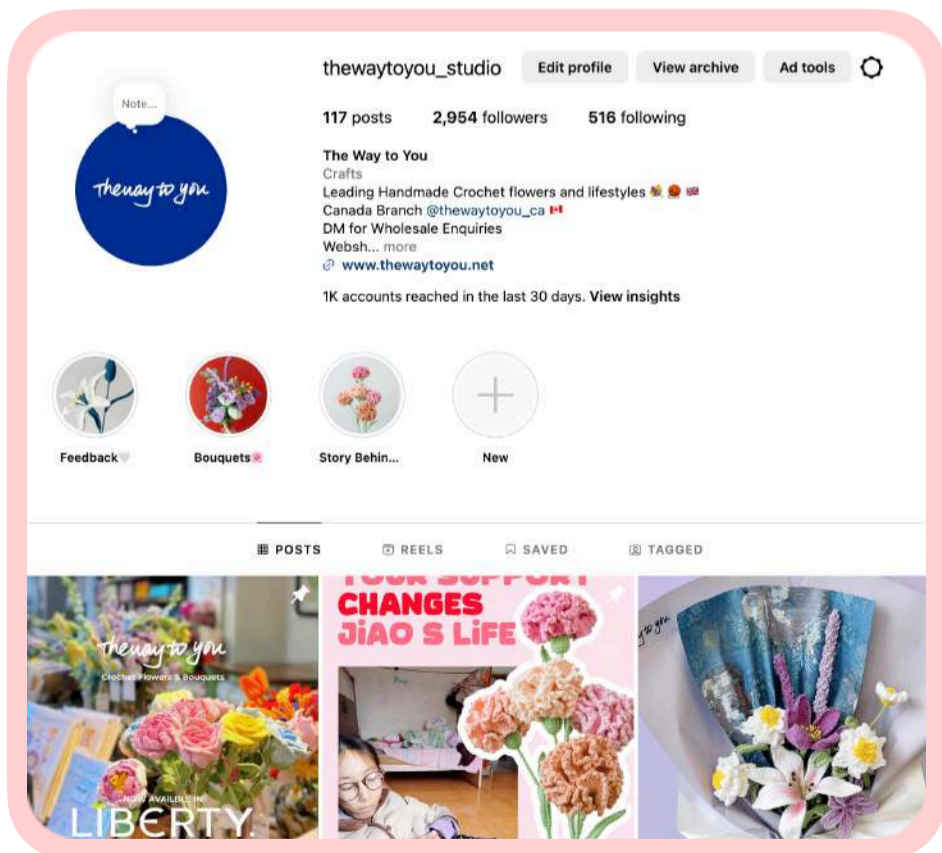

CONTACT US

Yue & Wuchao

Website:

thewaytoyou.net

Email:

thewaytoyou.studio@gmail.com

Instagram:

@thewaytoyou_studio