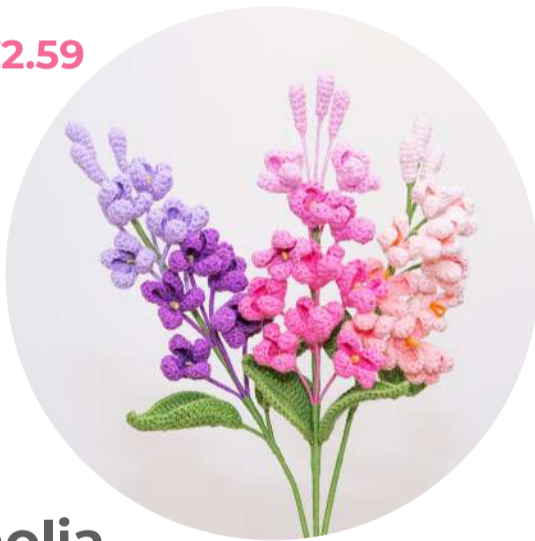

Forget Me Not

Color options:

RRP: £7.5

Cost (ex.VAT): £2.59

Lilac

Color options:

RRP: £12

Cost (ex.VAT): £4.17