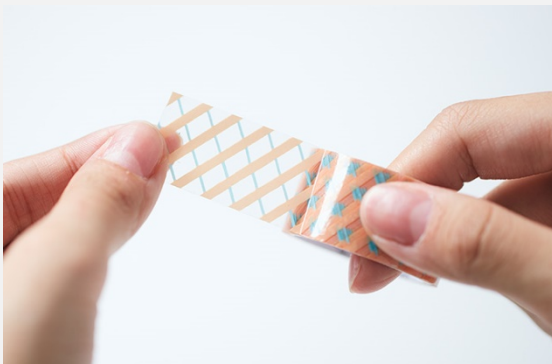

SODA Transparent Masking Tape

Brand-new transparent masking tape which is easy to re-stick.

Transparent PET film tape which is easy to re-stick.

Flexible enough to stick on curved surfaces. It is best for decorating diaries,

▶ Learn more

<https://www.kingjim.co.jp/sp/english/hitotoki/soda/>

SODA Transparent Masking Tape

Brand-new transparent masking tape which is easy to re-stick.

SIZE LINE-UP : 3 WIDTHS

DESIGN : 24 DESINGS

15mm

20mm

30mm

“SODA” is made from a highly transparent film.

That enables you to enjoy the combination of colors by using several tapes, without concealing the surface of objects.

Uses for DIY or decorating bullet journals are highly recommended.

It is easy to re-stick with its weak adhesiveness. Furthermore,

“SODA” doesn't take effort to remove and clean up paper because it is rolled tape without release paper.

SODA Transparent Masking Tape

Brand-new transparent masking tape which is easy to re-stick.